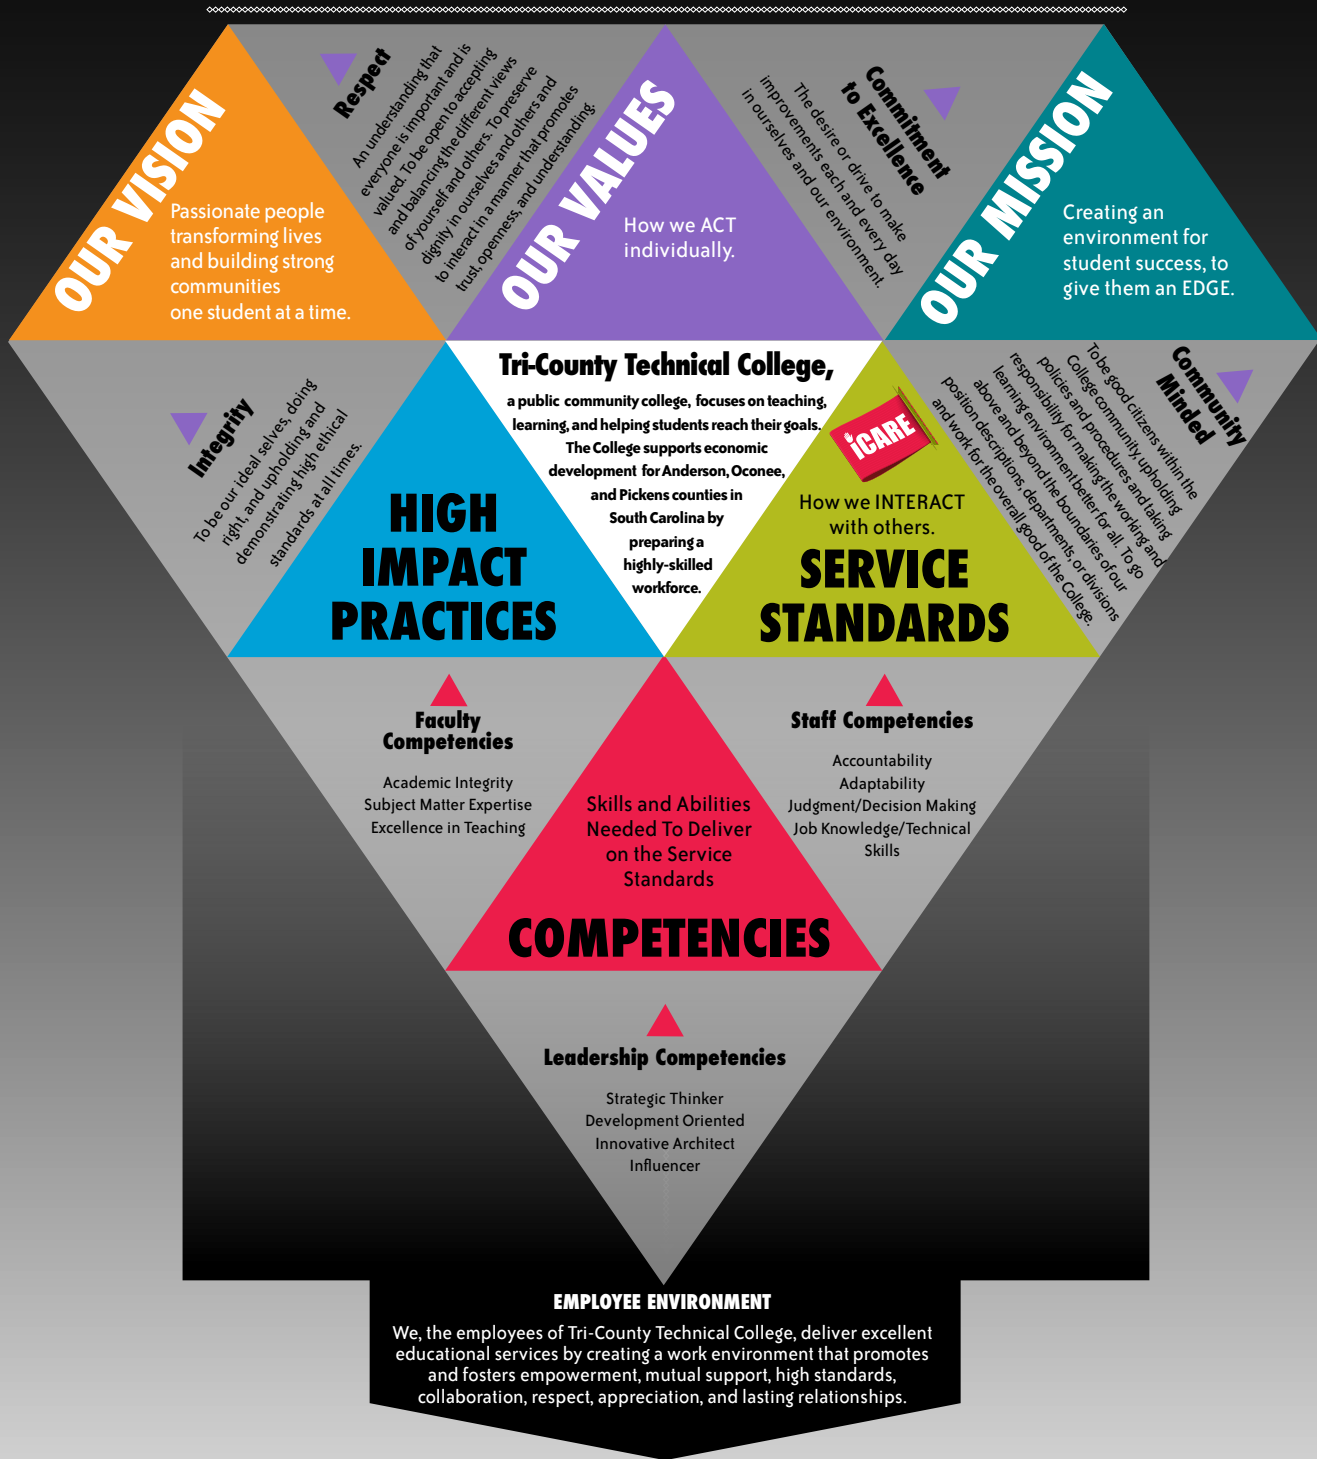

# Transformative Student Experience

The Transformative Student Experience ignites student transformation by creating a challenging, caring, and supportive learning environment where everyone embraces personal responsibility for **MAINTAINING HIGH STANDARDS, INVESTING IN EACH OTHER, ENGAGING IN AUTHENTIC AND OPEN COMMUNICATION, and CULTIVATING A SENSE OF BELONGING.**

The TCTC Experience gives our students a clear advantage, having been exposed to high impact practices, opportunities for engagement and more. They will leave Tri-County with an **EDGE**...

STUDENT  
OUTCOME

Start with a **Great Education,**  
Finish with an **EDGE**

**E D G E**

Employable Dedicated Goal-Oriented Empowered